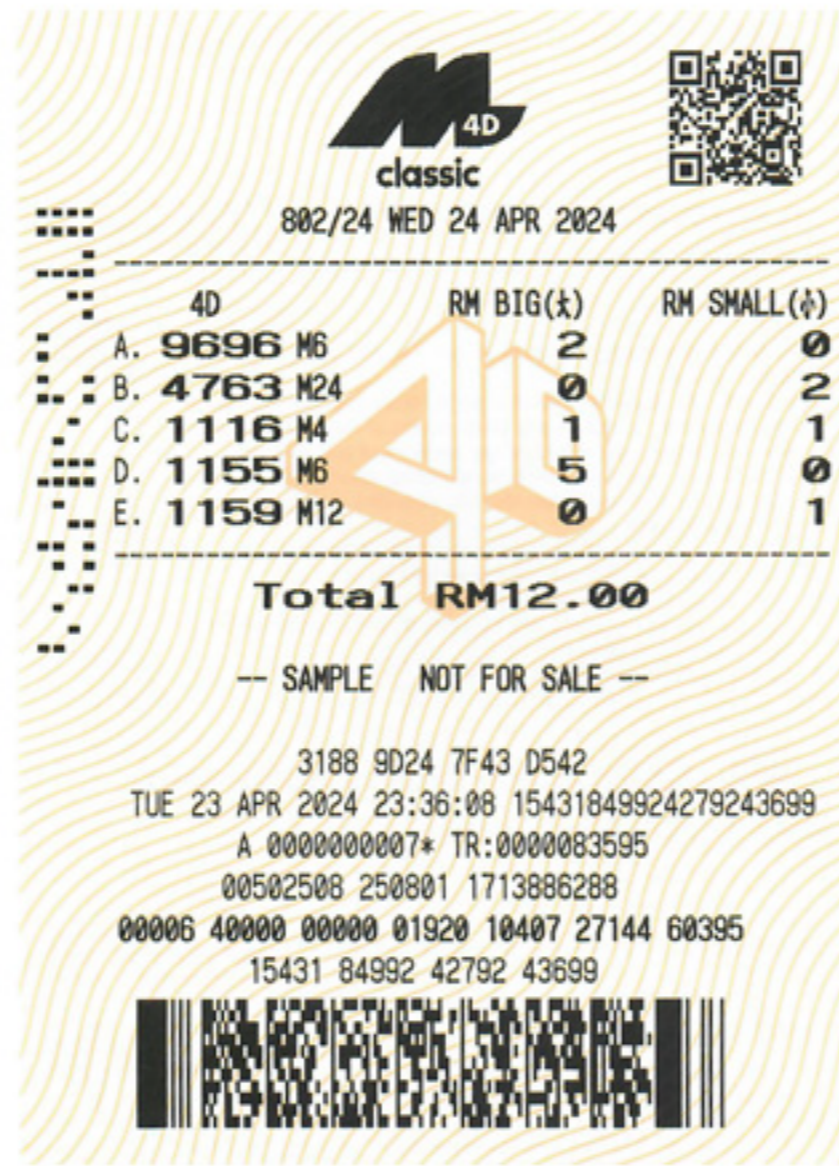

mbox Play

Almost like Permutation Play – you pick any 4-digit number, and we'll cover all combinations of the digits in your number for a minimum buy of RM1. Your payout would be lower, but you'll have an even higher chance of winning.

Big or Small?

We draw 23 numbers. Your chances of winning depend on your Forecast.

1ST PRIZE
8257

2ND PRIZE
8067

3ND PRIZE
5623

SPECIAL		CONSOLATION	
1013	5114	0891	1790
5114	5746	9662	7399
9716	7096	1689	9374
9531	7781	8737	2739
3525	7554	2631	4350

Big Forecast

- You are eligible to win Special and Consolation Prizes along with the 1st, 2nd and 3rd Prizes. This means you'll have 23 winning chances for a lower payout.

Small Forecast

- You are only eligible to win the 1st, 2nd and 3rd Prizes. This gives you 3 winning chances and a higher payout.